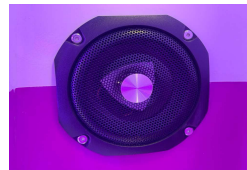

CSA-04-0424

Speaker Cover