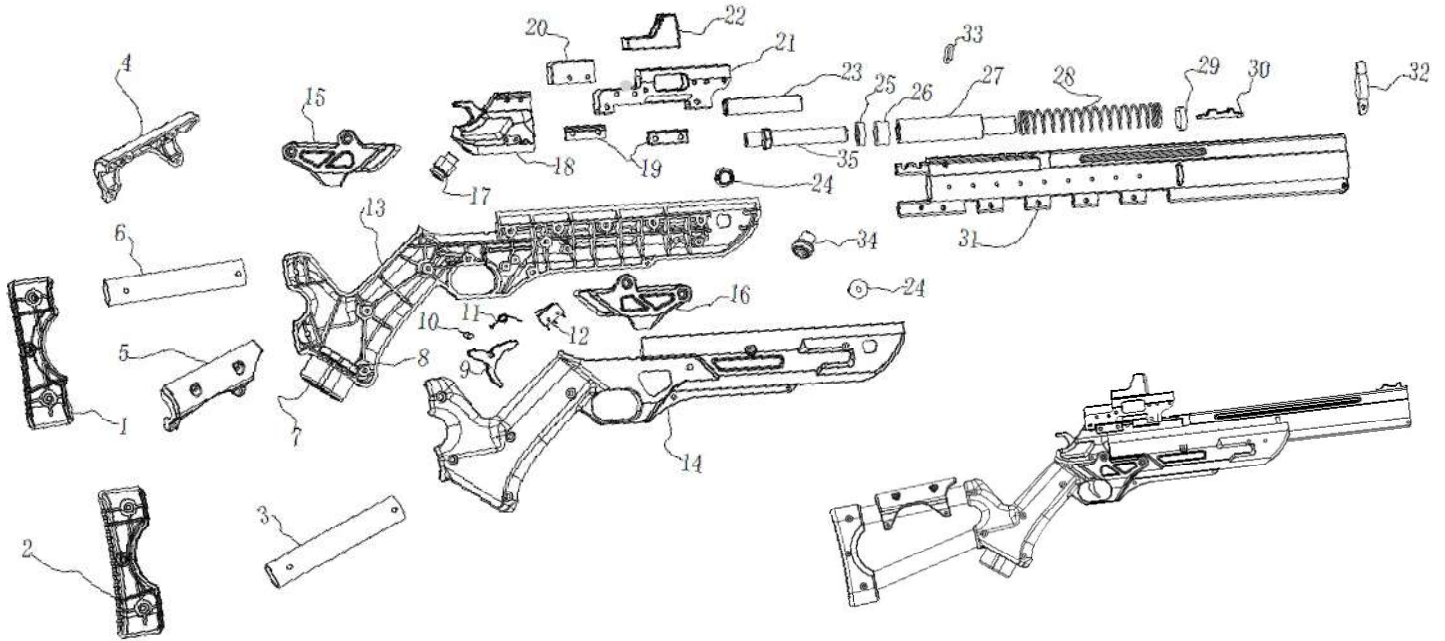

Giga Shot Long Shotgun Exploded View – Page 1

| | Part Number | Location Description |
|-------|--------------------|-----------------------------|
| 1&2 | GIGA-03-255 | Rear Bracket – Left/Right |
| 3 | GIGA-03-243 | Rear Bracket Tube -172mm |
| 4&5 | GIGA-03-263 | Protective Covers |
| 6 | GIGA-03-242 | Rear Bracket Tube – 169mm |
| 7 | GIGA-03-210 | Gun Harness Mounting Block |
| 8 | GIGA-03-233 | Fixed Aluminum Plate |
| 9 | GIGA-03-222 | Trigger |
| 10 | GIGA-03-264 | Pin |
| 11 | GIGA-03-260 | Trigger Spring |
| 12 | GIGA-01-017 | Trigger Microswitch |
| 13&14 | GIGA-03-253 | Grip |
| 15&16 | GIGA-03-220 | Cover Plate – Left/Right |
| 17 | GIGA-03-267 | Air Nozzle Joint |
| 18 | GIGA-03-218 | Air Nozzle Fixing Part |
| 19 | GIGA-03-238 | Connecting Fasteners |

Giga Shot Short Shotgun Exploded View – Page 2

| | Part Number | Location Description |
|----|--------------------|-----------------------------|
| 20 | GIGA-03-254 | Scope Stopper |
| 21 | GIGA-03-240 | Red Dot Sight Bracket |
| 22 | GIGA-01-018 | Red Dot Sight |
| 23 | GIGA-01-020 | IR Laser |
| 24 | GIGA-03-258 | Hole Plug |
| 25 | GIGA-03-235 | Steel Baffle |
| 26 | GIGA-03-236 | Rubber Baffle |
| 27 | GIGA-03-216 | Cylinder |
| 28 | GIGA-03-261 | Barrel Return Spring |
| 29 | GIGA-03-228 | Barrel Stopper |
| 30 | GIGA-03-232 | Front Sight |
| 31 | GIGA-03-226 | Shotgun Barrel – Long |
| 32 | GIGA-03-230 | Muzzle Guard |
| 33 | GIGA-03-252 | O-Ring |
| 35 | GIGA-03-215 | Air Nozzle |