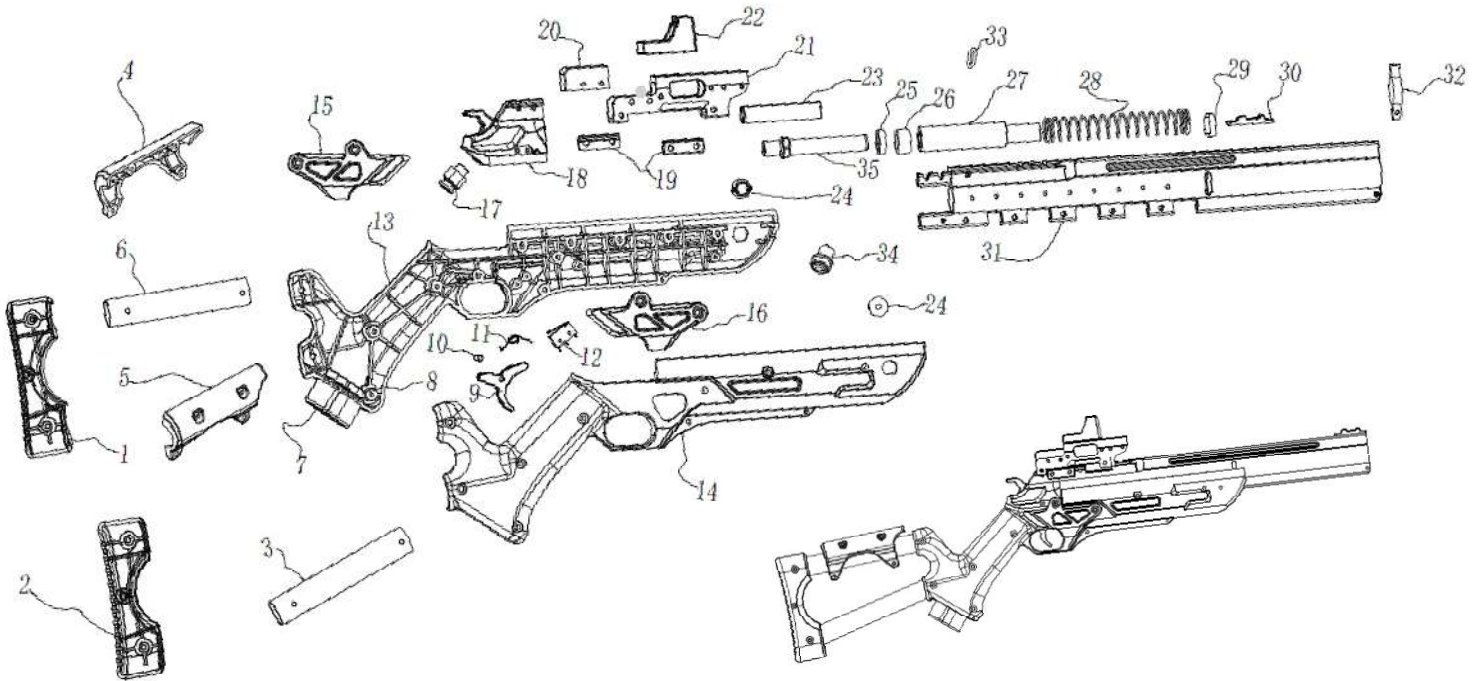

Giga Shot Long Shotgun Exploded View – Page 1

| | Part Number | Location Description |
|-------|--------------------|-----------------------------|
| 1&2 | GIGA-03-255 | Rear Bracket – Left/Right |
| 3 | GIGA-03-243 | Rear Bracket Tube -172mm |
| 4&5 | GIGA-03-263 | Protective Covers |
| 6 | GIGA-03-242 | Rear Bracket Tube – 169mm |
| 7 | GIGA-03-210 | Gun Harness Mounting Block |
| 8 | GIGA-03-233 | Fixed Aluminum Plate |
| 9 | GIGA-03-222 | Trigger |
| 10 | GIGA-03-264 | Pin |
| 11 | GIGA-03-260 | Trigger Spring |
| 12 | GIGA-01-017 | Trigger Microswitch |
| 13&14 | GIGA-03-253 | Grip |
| 15&16 | GIGA-03-220 | Cover Plate – Left/Right |
| 17 | GIGA-03-267 | Air Nozzle Joint |
| 18 | GIGA-03-218 | Air Nozzle Fixing Part |
| 19 | GIGA-03-238 | Connecting Fasteners |

Giga Shot Short Shotgun Exploded View – Page 2

| | Part Number | Location Description |
|----|--------------------|-----------------------------|
| 20 | GIGA-03-254 | Scope Stopper |
| 21 | GIGA-03-240 | Red Dot Sight Bracket |
| 22 | GIGA-01-018 | Red Dot Sight |
| 23 | GIGA-01-020 | IR Laser |
| 24 | GIGA-03-258 | Hole Plug |
| 25 | GIGA-03-235 | Steel Baffle |
| 26 | GIGA-03-236 | Rubber Baffle |
| 27 | GIGA-03-216 | Cylinder |
| 28 | GIGA-03-261 | Barrel Return Spring |
| 29 | GIGA-03-228 | Barrel Stopper |
| 30 | GIGA-03-232 | Front Sight |
| 31 | GIGA-03-226 | Shotgun Barrel – Long |
| 32 | GIGA-03-230 | Muzzle Guard |
| 33 | GIGA-03-252 | O-Ring |
| 35 | GIGA-03-215 | Air Nozzle |