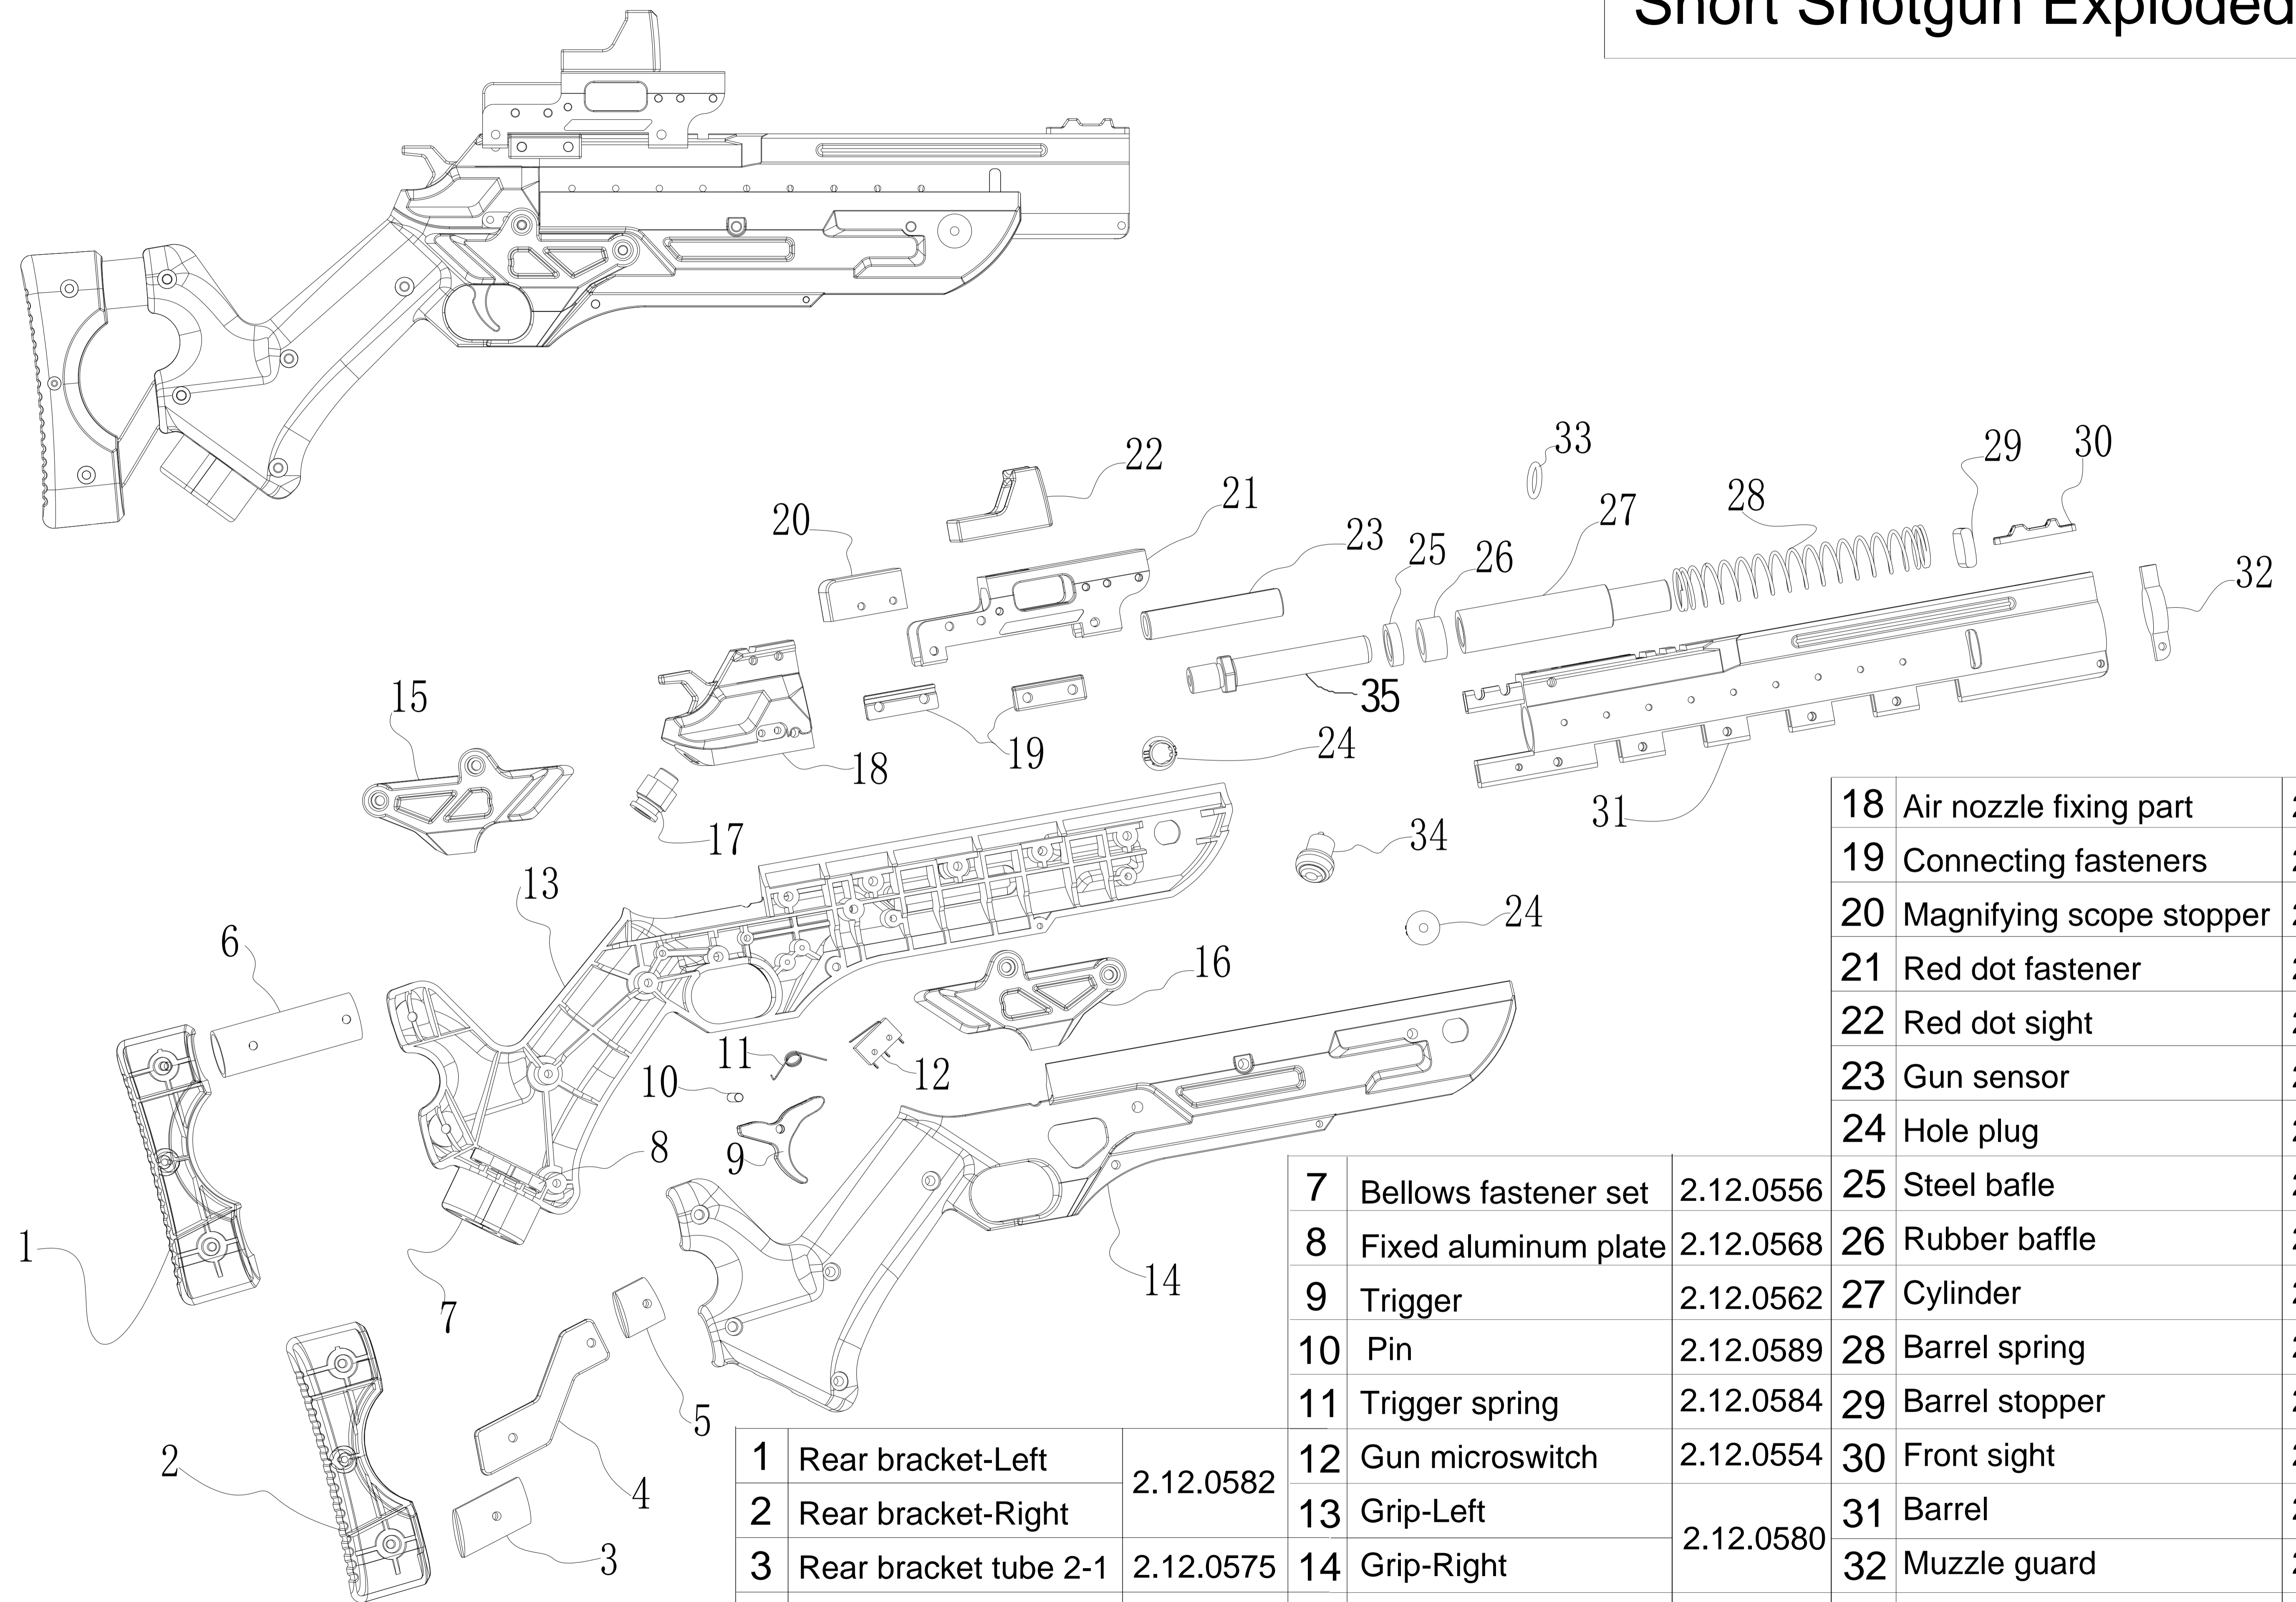

Short Shotgun Exploded View

18	Air nozzle fixing part	2.12.0560	25	Steel baffle	2.12.0569
19	Connecting fasteners	2.12.0571	26	Rubber baffle	2.12.0570
20	Magnifying scope stopper	2.12.0581	27	Cylinder	2.12.0559
21	Red dot fastener	2.12.0572	28	Barrel spring	2.12.0585
22	Red dot sight	2.12.0557	29	Barrel stopper	2.12.0565
23	Gun sensor	2.12.0555	30	Front sight	2.12.0567
24	Hole plug	2.12.0583	31	Barrel	2.12.0563
7	Bellows fastener set	2.12.0556	32	Muzzle guard	2.12.0566
8	Fixed aluminum plate	2.12.0568	33	Cylinder sealing ring	2.12.0579
9	Trigger	2.12.0562	34	Zoom in button (Not available for GIGA SHOT)	2.12.0590
10	Pin	2.12.0589	35	Air nozzle	2.12.0558
11	Trigger spring	2.12.0584			
1	Rear bracket-Left	2.12.0582	12	Gun microswitch	2.12.0554
2	Rear bracket-Right		13	Grip-Left	2.12.0580
3	Rear bracket tube 2-1	2.12.0575	14	Grip-Right	
4	Rear bracket tube 2-2	2.12.0576	15	Cover plate-Left	2.12.0561
5	Rear bracket tube 2-3	2.12.0577	16	Cover plate-Right	
6	Rear bracket tube 1	2.12.0588	17	Air nozzle joint	2.12.0578